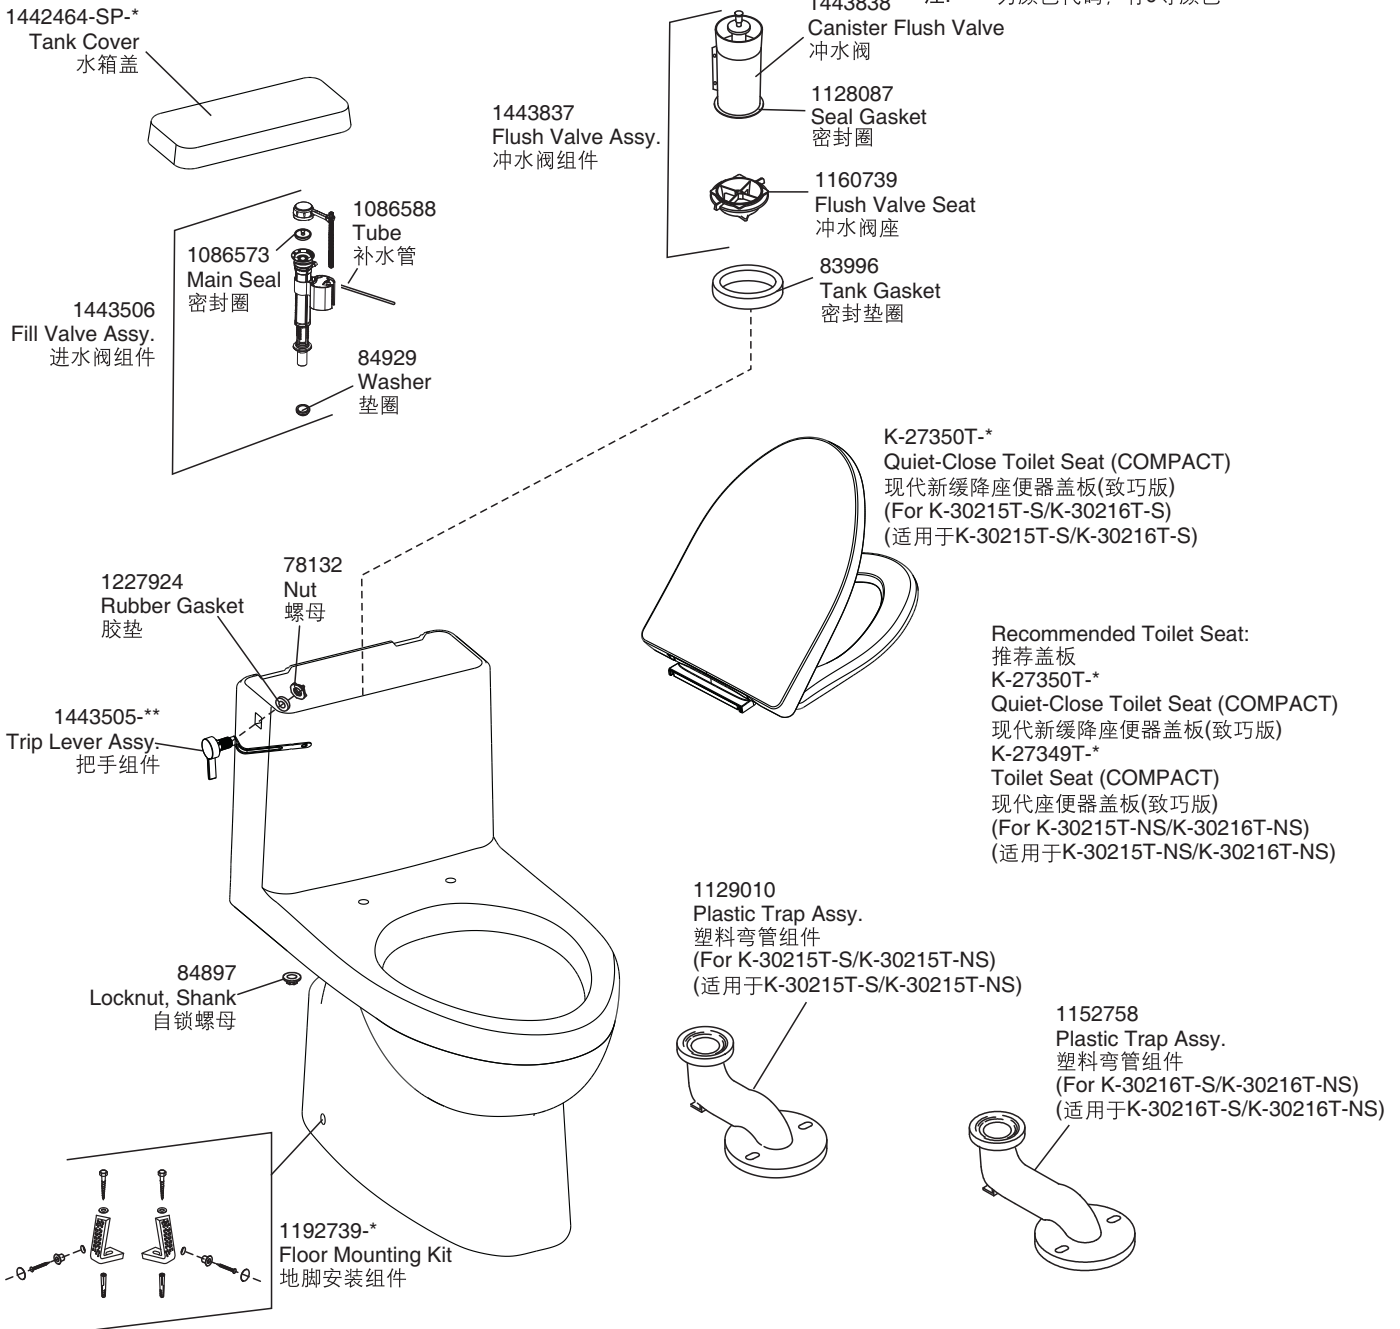

One-Piece Toilet 连体座便器	K-30215T-S-*	K-30216T-S-*	K-30215T-NS-*	K-30216T-NS-*
Spec 规格	305mm	400mm	305mm	400mm
Includes Toilet Seat 含座便器盖板	K-27350T-*	K-27350T-*	/	/

Note: -* is for color code which may represent 0

注: -*为颜色代码, 有0等颜色

Color code (-*) or finish (-**) must be specified when ordering.

订购时请说明颜色代码(-*)或表面处理(-**)

Please refer to service parts page packed with seat for detailed seat service parts.

盖板的维修零件请详见盖板的维修零件图。